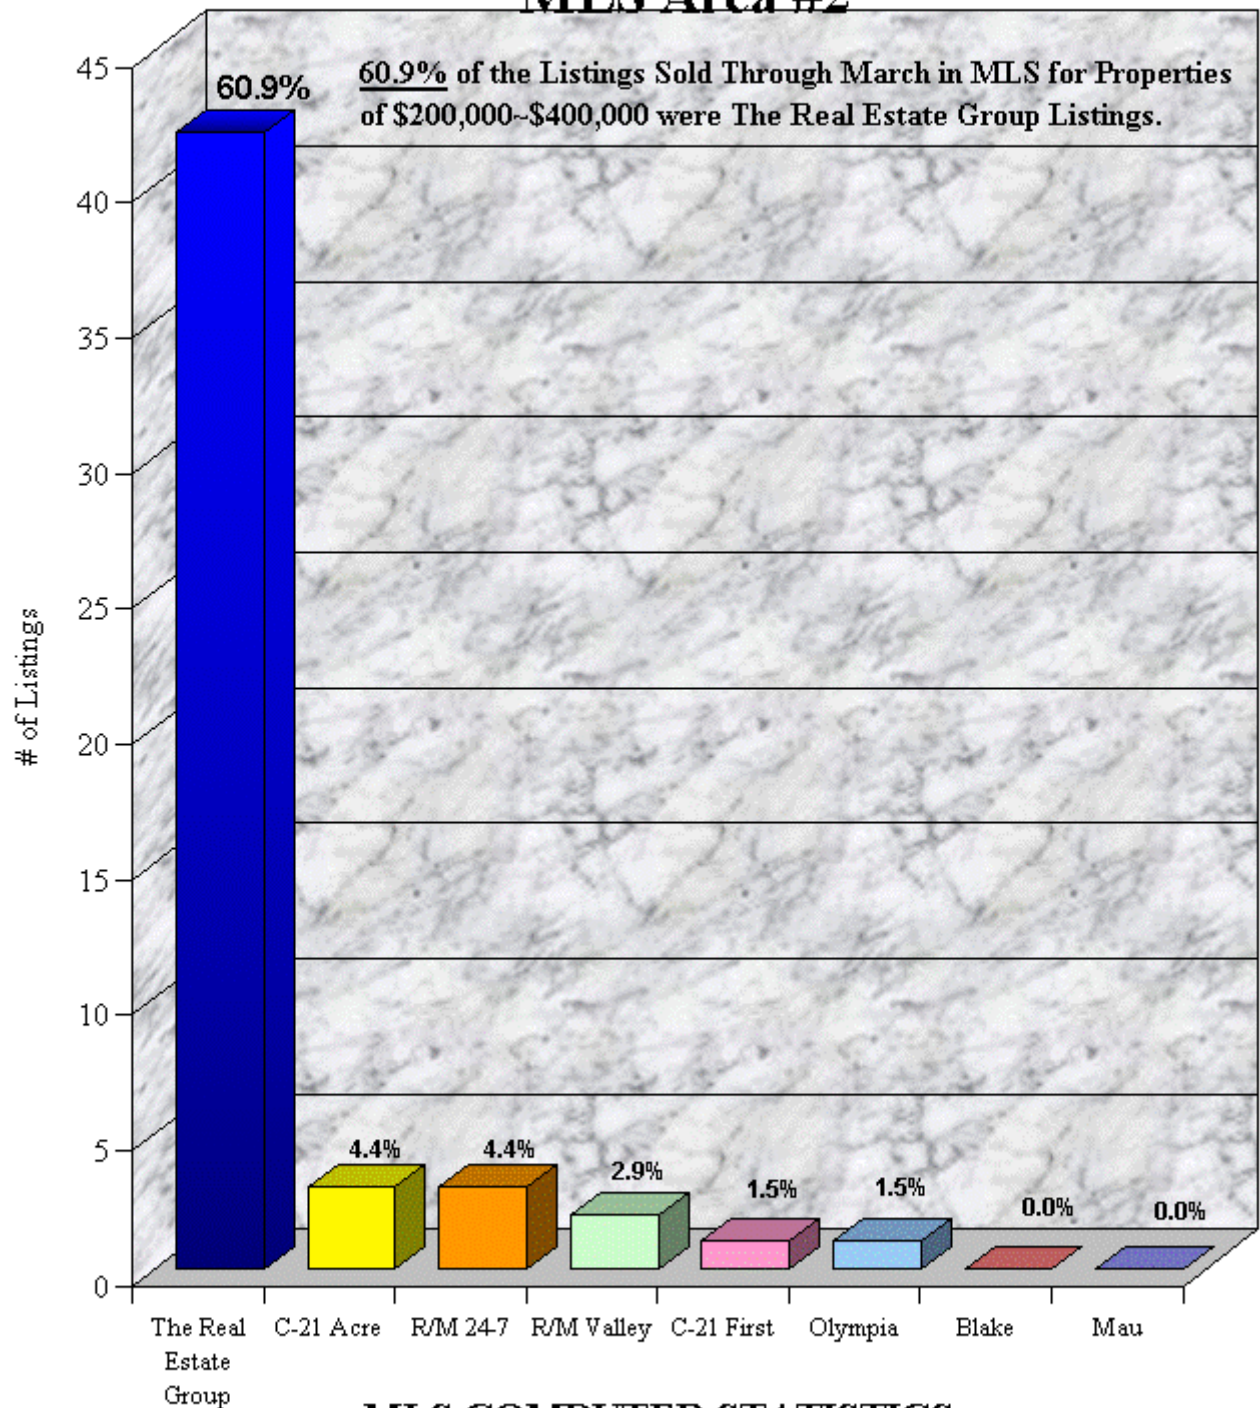

Listings Sold \$200,000~\$400,000 Thru March, 2009 For The Fox Valley RANW MLS Area #2

MLS COMPUTER STATISTICS

"This representation is based in whole or in part on data supplied by the REALTORS® Association of Northeast Wisconsin or its MLS. Neither the Association nor its MLS guarantees or is in any way responsible for its accuracy. Data maintained by the Association or its MLS may not reflect all real estate activity in the market."

*Covering RANW MLS Listings in Area #2: Neenah, Menasha, Appleton, Kimberly, Combined Locks, Little Chute, Kaukauna, Calumet Co., Outagamie Co., Waupaca Co., Portage Co., Marathon Co., Manitowoc Co.